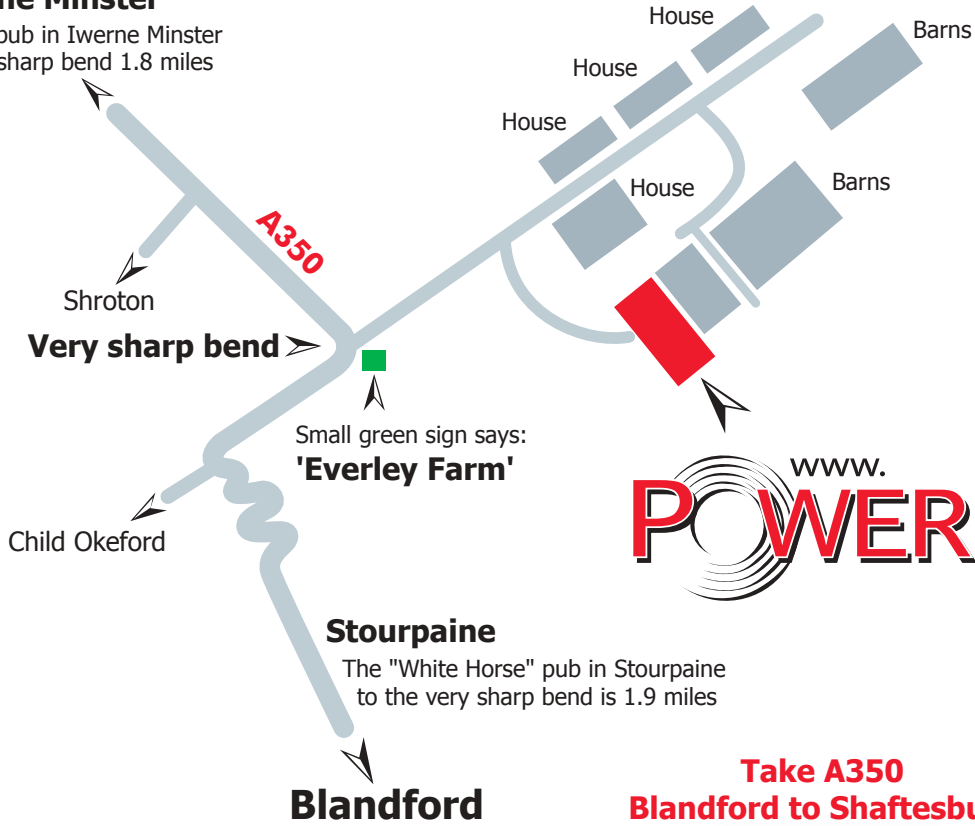

Shaftesbury

Iwerne Minster

"The Talbot" pub in Iwerne Minster to the very sharp bend 1.8 miles

Stourpaine
The "White Horse" pub in Stourpaine to the very sharp bend is 1.9 miles

Blandford

**Take A350
Blandford to Shaftesbury**